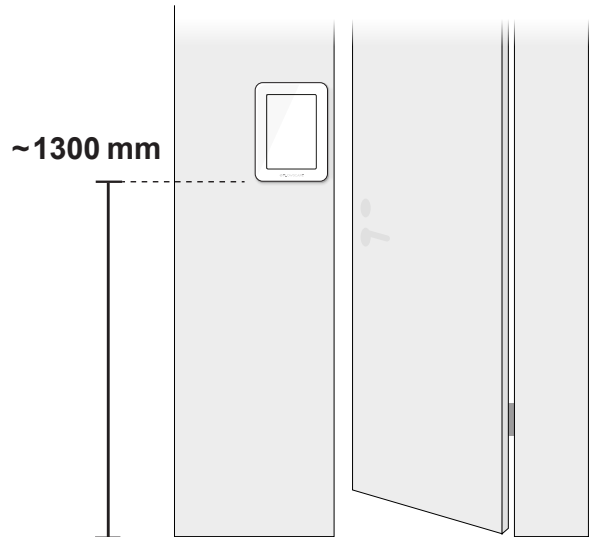

Flowscape Roompanel T220 installation guide

1 Parts included in package

1x

1x

1x

Flowscape Roompanel T220, mounting bracket (horizontal mounting bracket differs from depicted) and Ultra Thin 1mm ethernet cable.

2 Suggested height

Use the included brackets for vertical or horizontal montage.

3 Please notice!

Slip the choke collar of the included cable into the cable pocket. (The choke is needed to eliminate electromagnetic interference)