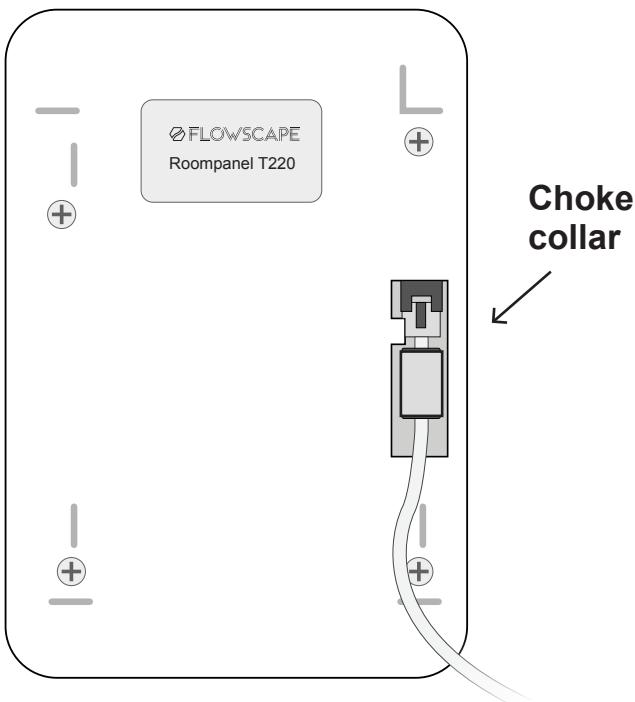

Flowscape Roompanel T220 installation guide

1 Parts included in package

1x

1x

1x

Flowscape Roompanel T220, mounting bracket (horizontal mounting bracket differs from depicted) and Ultra Thin 1mm ethernet cable.

2 Suggested height

Use the included brackets for vertical or horizontal montage.

3 Please notice!

Slip the choke collar of the included cable into the cable pocket. (The choke is needed to eliminate electromagnetic interference)

4 Caution!

Always use the included ULTRA THIN 1MM Flat cable. Standard round ethernet cable will cause interference!