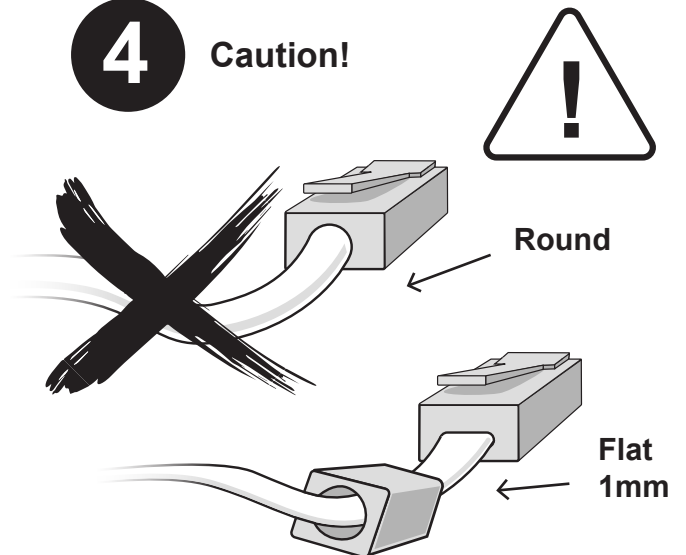

Flowscape Roompanel T220 installation guide

1 Parts included in package

1x

1x

1x

Flowscape Roompanel T220, mounting bracket (horizontal mounting bracket differs from depicted) and Ultra Thin 1mm ethernet cable.

2 Suggested height

Use the included brackets for vertical or horizontal montage.

3 Please notice!

Slip the choke collar of the included cable into the cable pocket. (The choke is needed to eliminate electromagnetic interference)

4 Caution!

Always use the included ULTRA THIN 1MM Flat cable. Standard round ethernet cable will cause interference!